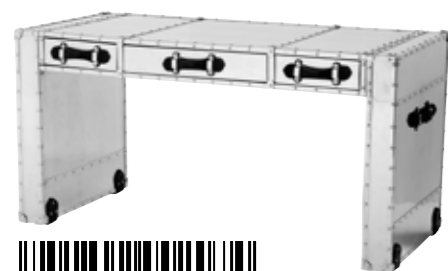

DESK CATALINA
Aluminium | black leather handles
150 x 72 x H. 76 cm
TBL05954 05954.2530.2211