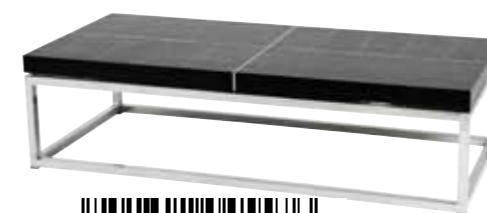

TABLE COFFEE AUBREY
Aged brass finish | bevelled glass
78 x 78 x H. 44 cm
TBL07217 07217.1430.2211

TABLE COFFEE MAGNUM
Stainless steel | veneer top
150 x 70 x H. 40 cm
TBL04557 04557.1210.2211

TABLE COFFEE CATALINA
Aluminium | black leather handles
134 x 71 x H. 35 cm
TBL05956 05956.1760.2211