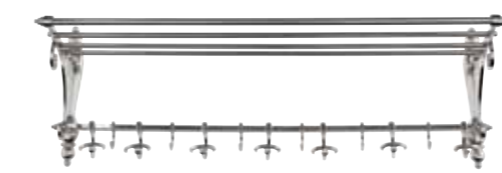

COATRACK DOVER
Nickel finish
99 x 30 x H. 32 cm
ACC03987 03987.220.2211