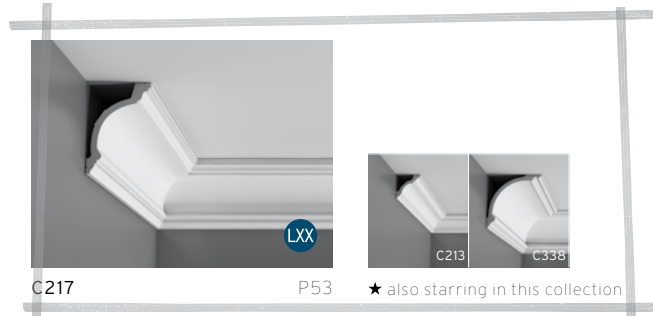

P58/101

also starring in this collection ★

DX163-2300

P67/69

C357

P58/P101

★ also starring in this collection  
designed by Jaques Vergracht

*Indirect lighting  
Paris* →