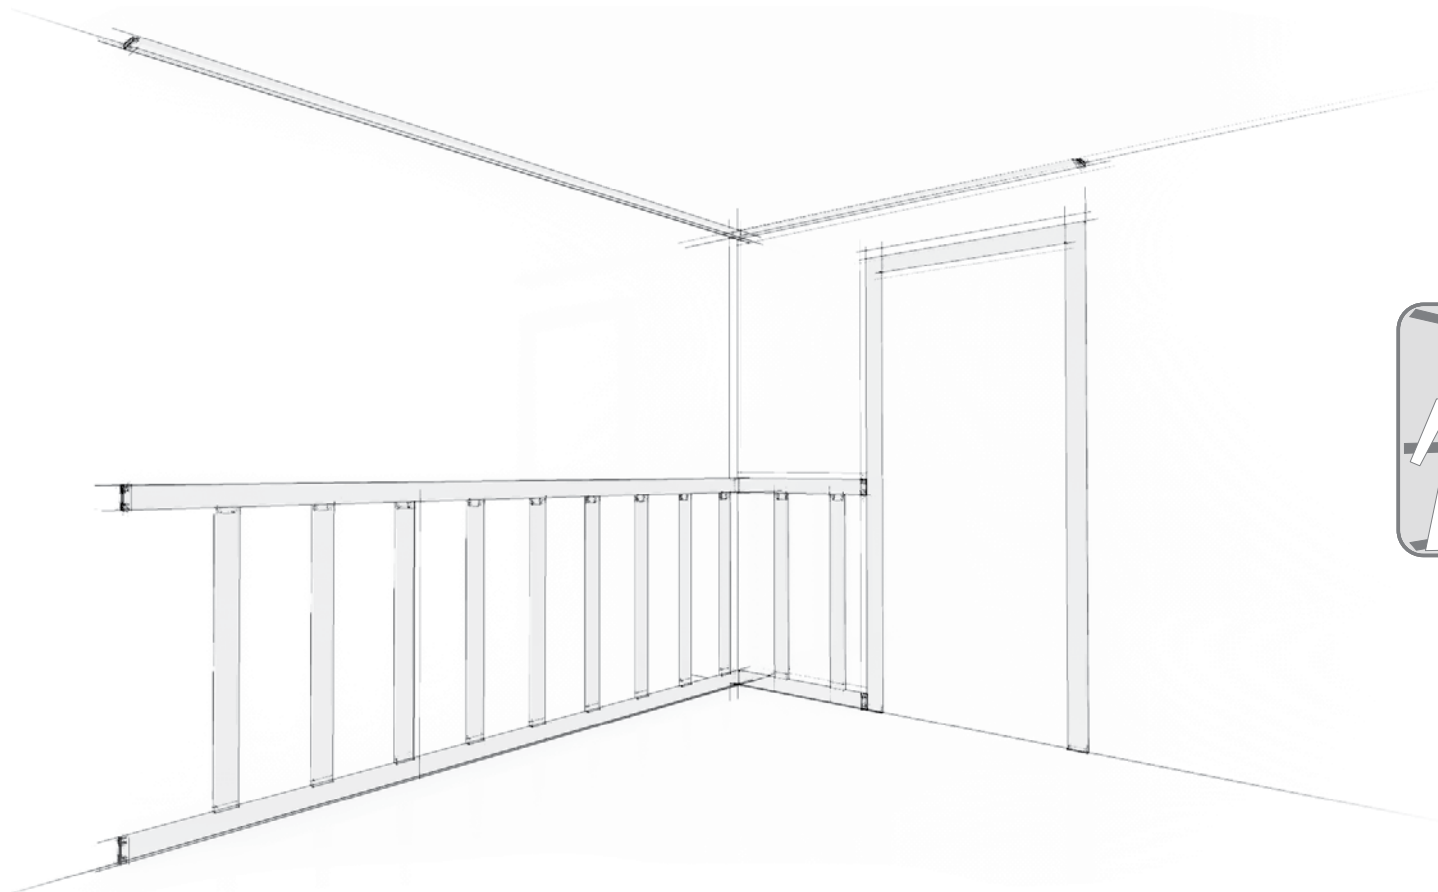

I nuovi prodotti Axxent sono multifunzionali e possono essere utilizzati per diverse applicazioni.
Os novos perfis Orac Axxent são multifuncionais e podem ser usados para uma ampla variedade de aplicações.
Noile profile Axxent sunt multifunzionale si pot fi folosite într-o gama variată de aplicații.
Nové Axxent modely jsou multifunkční a mohou být použity mnoha různými způsoby.
The new Axxent profiles are multifunctional and can be used for a variety of applications.